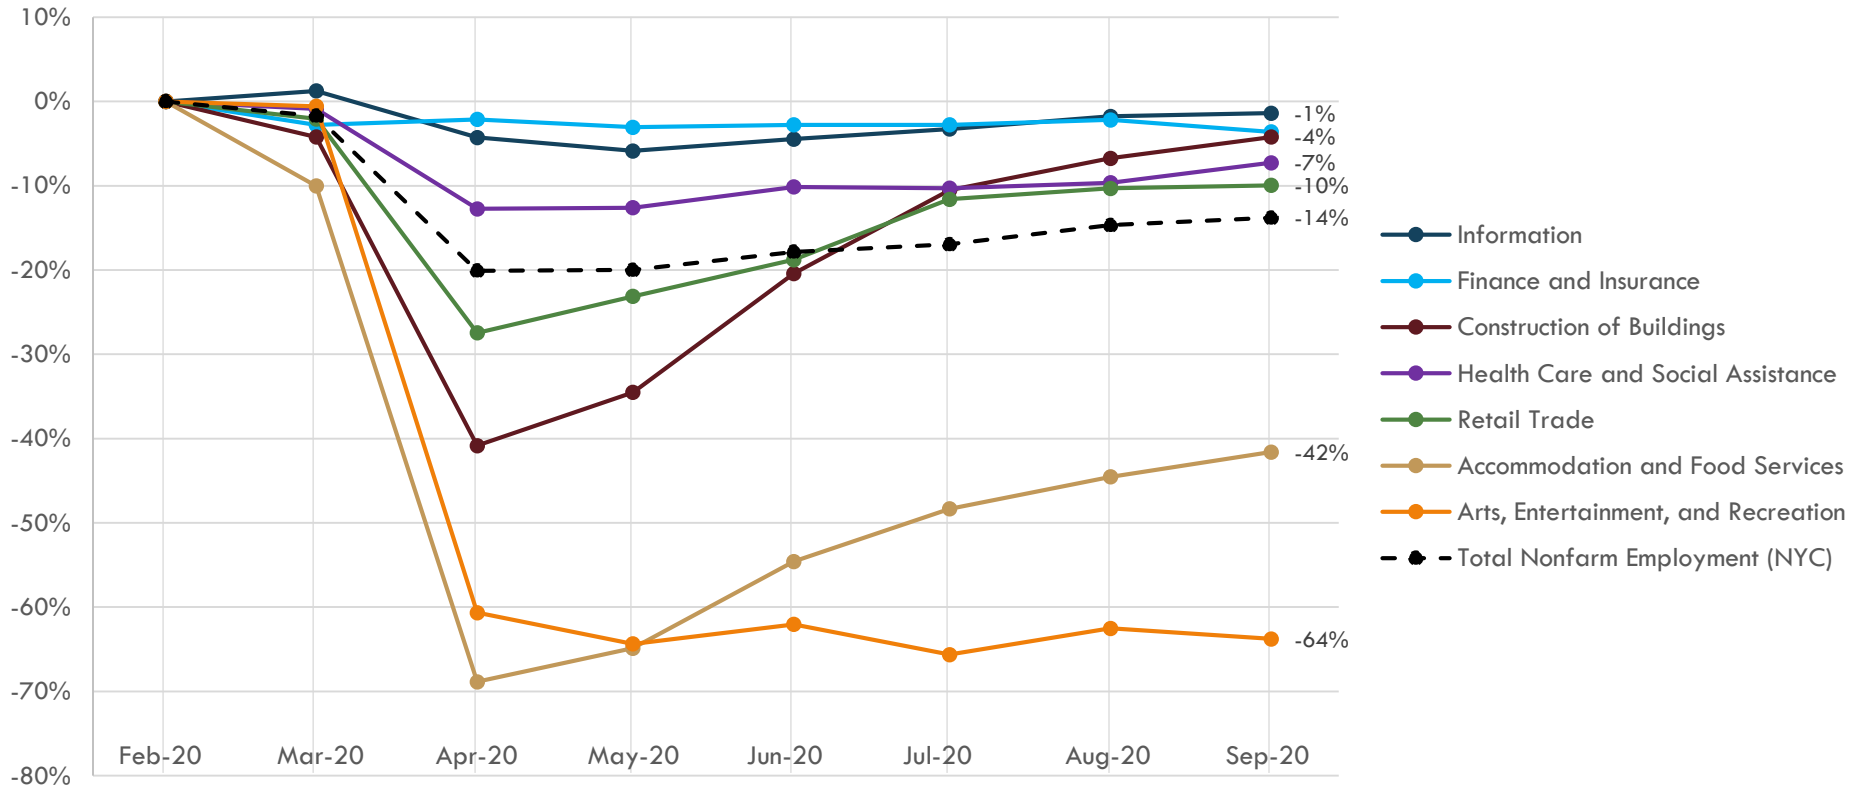

Employment losses in selected industries as a percentage of Feb 2020 employment, New York City

Source: Penn IUR, using data from the US Bureau of Labor Statistics. Employment figures are not seasonally adjusted.