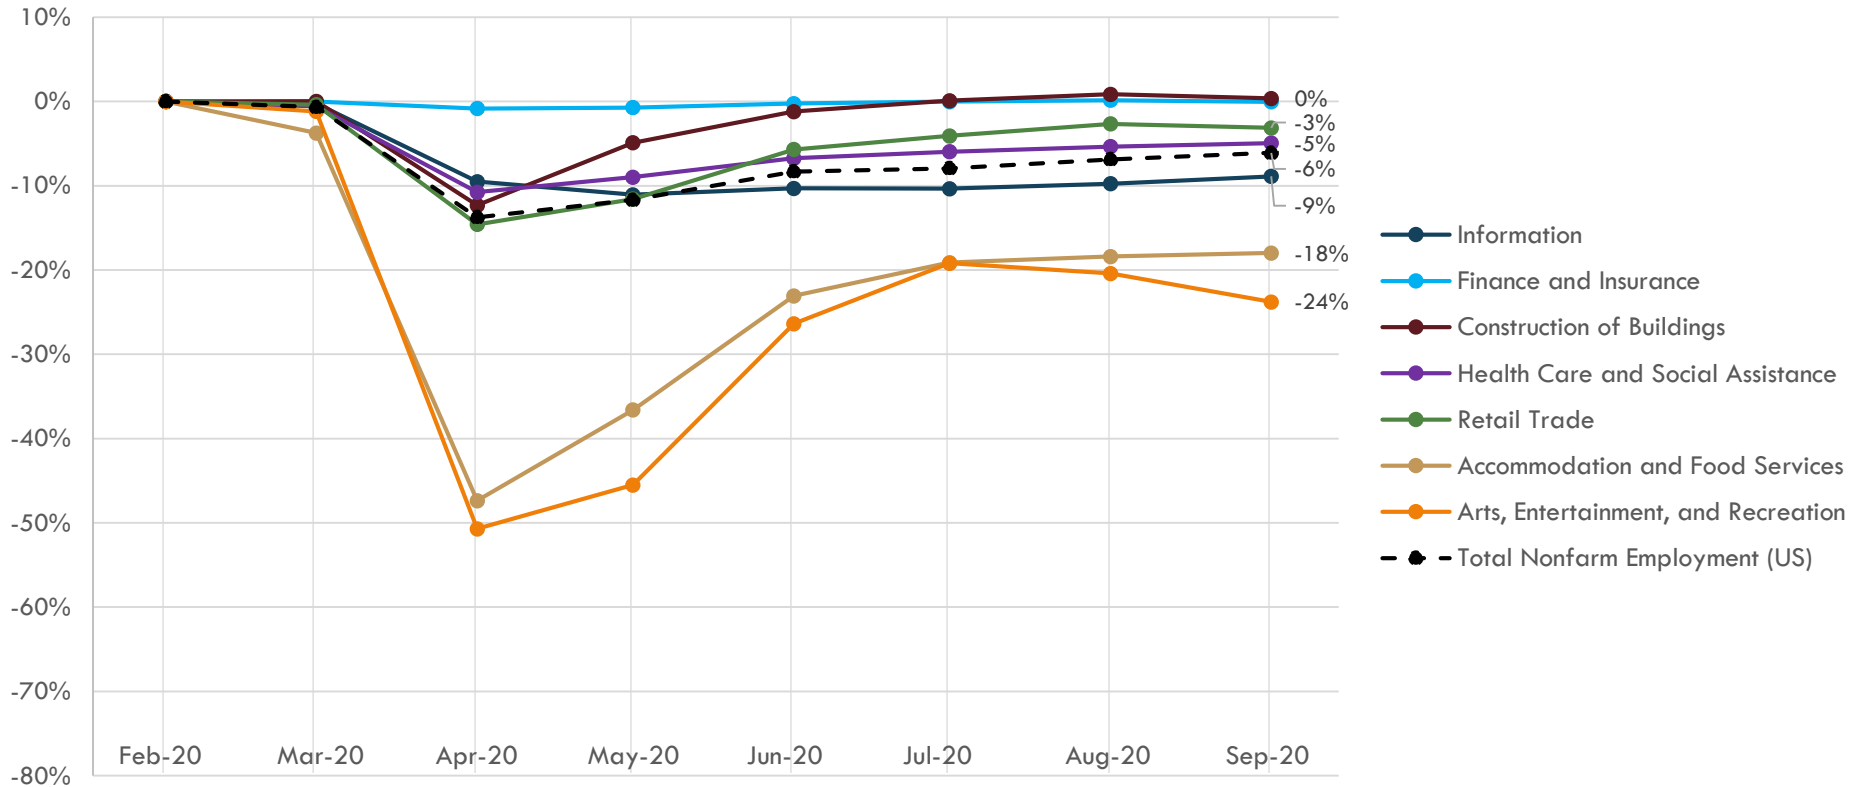

Employment losses in selected industries as a percentage of Feb 2020 employment, New York City

Source: Penn IUR, using data from the US Bureau of Labor Statistics. Employment figures are not seasonally adjusted.

Employment losses in selected industries as a percentage of Feb 2020 employment, United States

Source: Penn IUR, using data from the US Bureau of Labor Statistics. Employment figures are not seasonally adjusted.